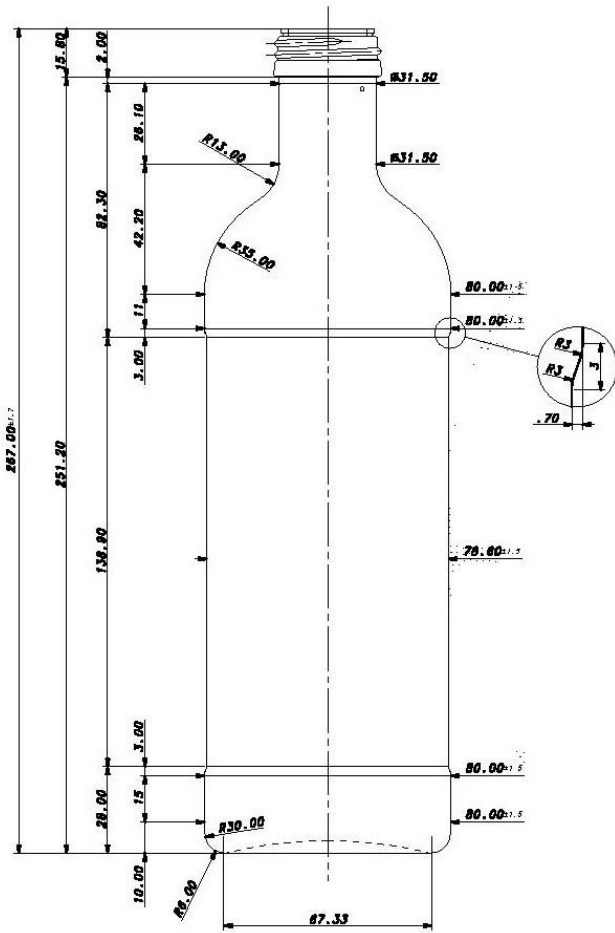

alevgor glass

Maraska A 1000 ml

Code	2536
Capacity	1000 ml
Weight	520 g
Units per pallet	1440