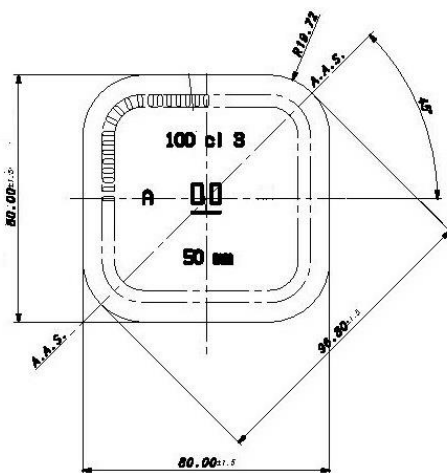

alevgor glass

Maraska A 1000 ml

Code	2536
Capacity	1000 ml
Weight	520 g
Units per pallet	1440