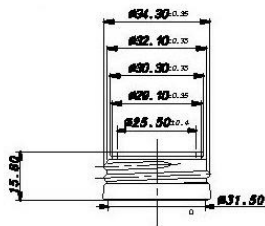

alevgor glass

Maraska A 1000 ml

Code	2536
Capacity	1000 ml
Weight	520 g
Units per pallet	1440