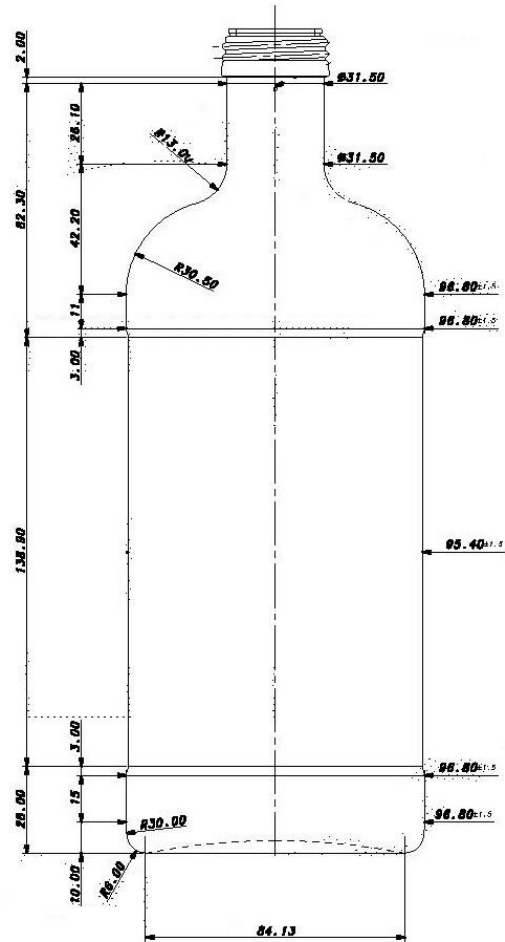

alevgor glass

Maraska A 1000 ml

Code	2536
Capacity	1000 ml
Weight	520 g
Units per pallet	1440